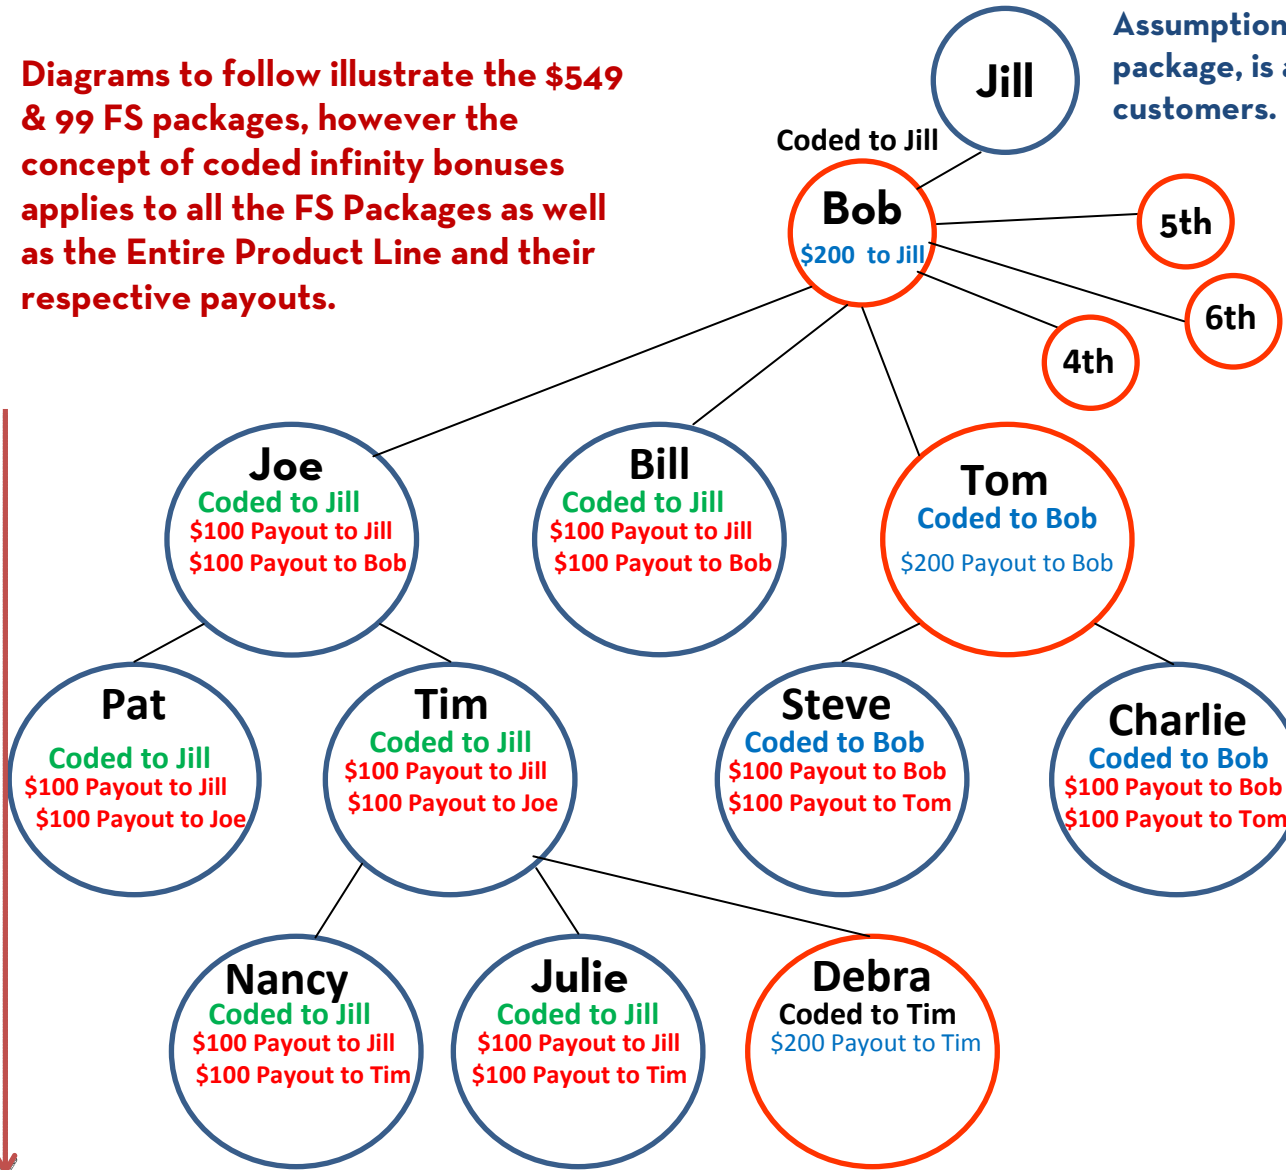

# Coded Infinity Bonus Overview

Diagrams to follow illustrate the \$549 & 99 FS packages, however the concept of coded infinity bonuses applies to all the FS Packages as well as the Entire Product Line and their respective payouts.

Paid to Jill to Infinity (see Page 2 & 3)

Assumption: Jill Has purchased the \$549 FS package, is active at 50pv and has 1 retail customers. Bob is also Jill's 3<sup>rd</sup> signup.

## How do I Qualify?

1. Applies to Any Affiliate who purchases or has purchased (Grandfather Rules Apply) FS Package as well as any product.
2. Affiliates who wish to earn these monthly coded infinity bonuses must have 1 personal retail customer (15 retail pv minimum) purchasing product every month & be personally active at 50PV prior to the month ending. Otherwise, the coded infinity bonus flows upline to the next qualified affiliate with 1 retail customer (15 retail pv minimum), personally active at 50pv and that has purchased the respective FS Package or product.
3. The 3<sup>rd</sup>, 4<sup>th</sup>, 5<sup>th</sup>, 6<sup>th</sup>, etc. Affiliate shown in **RED** qualifies the sponsor to get the full FS bonus for the package purchased. It also now changes the coding to the sponsor (shown in **Red Circles**).